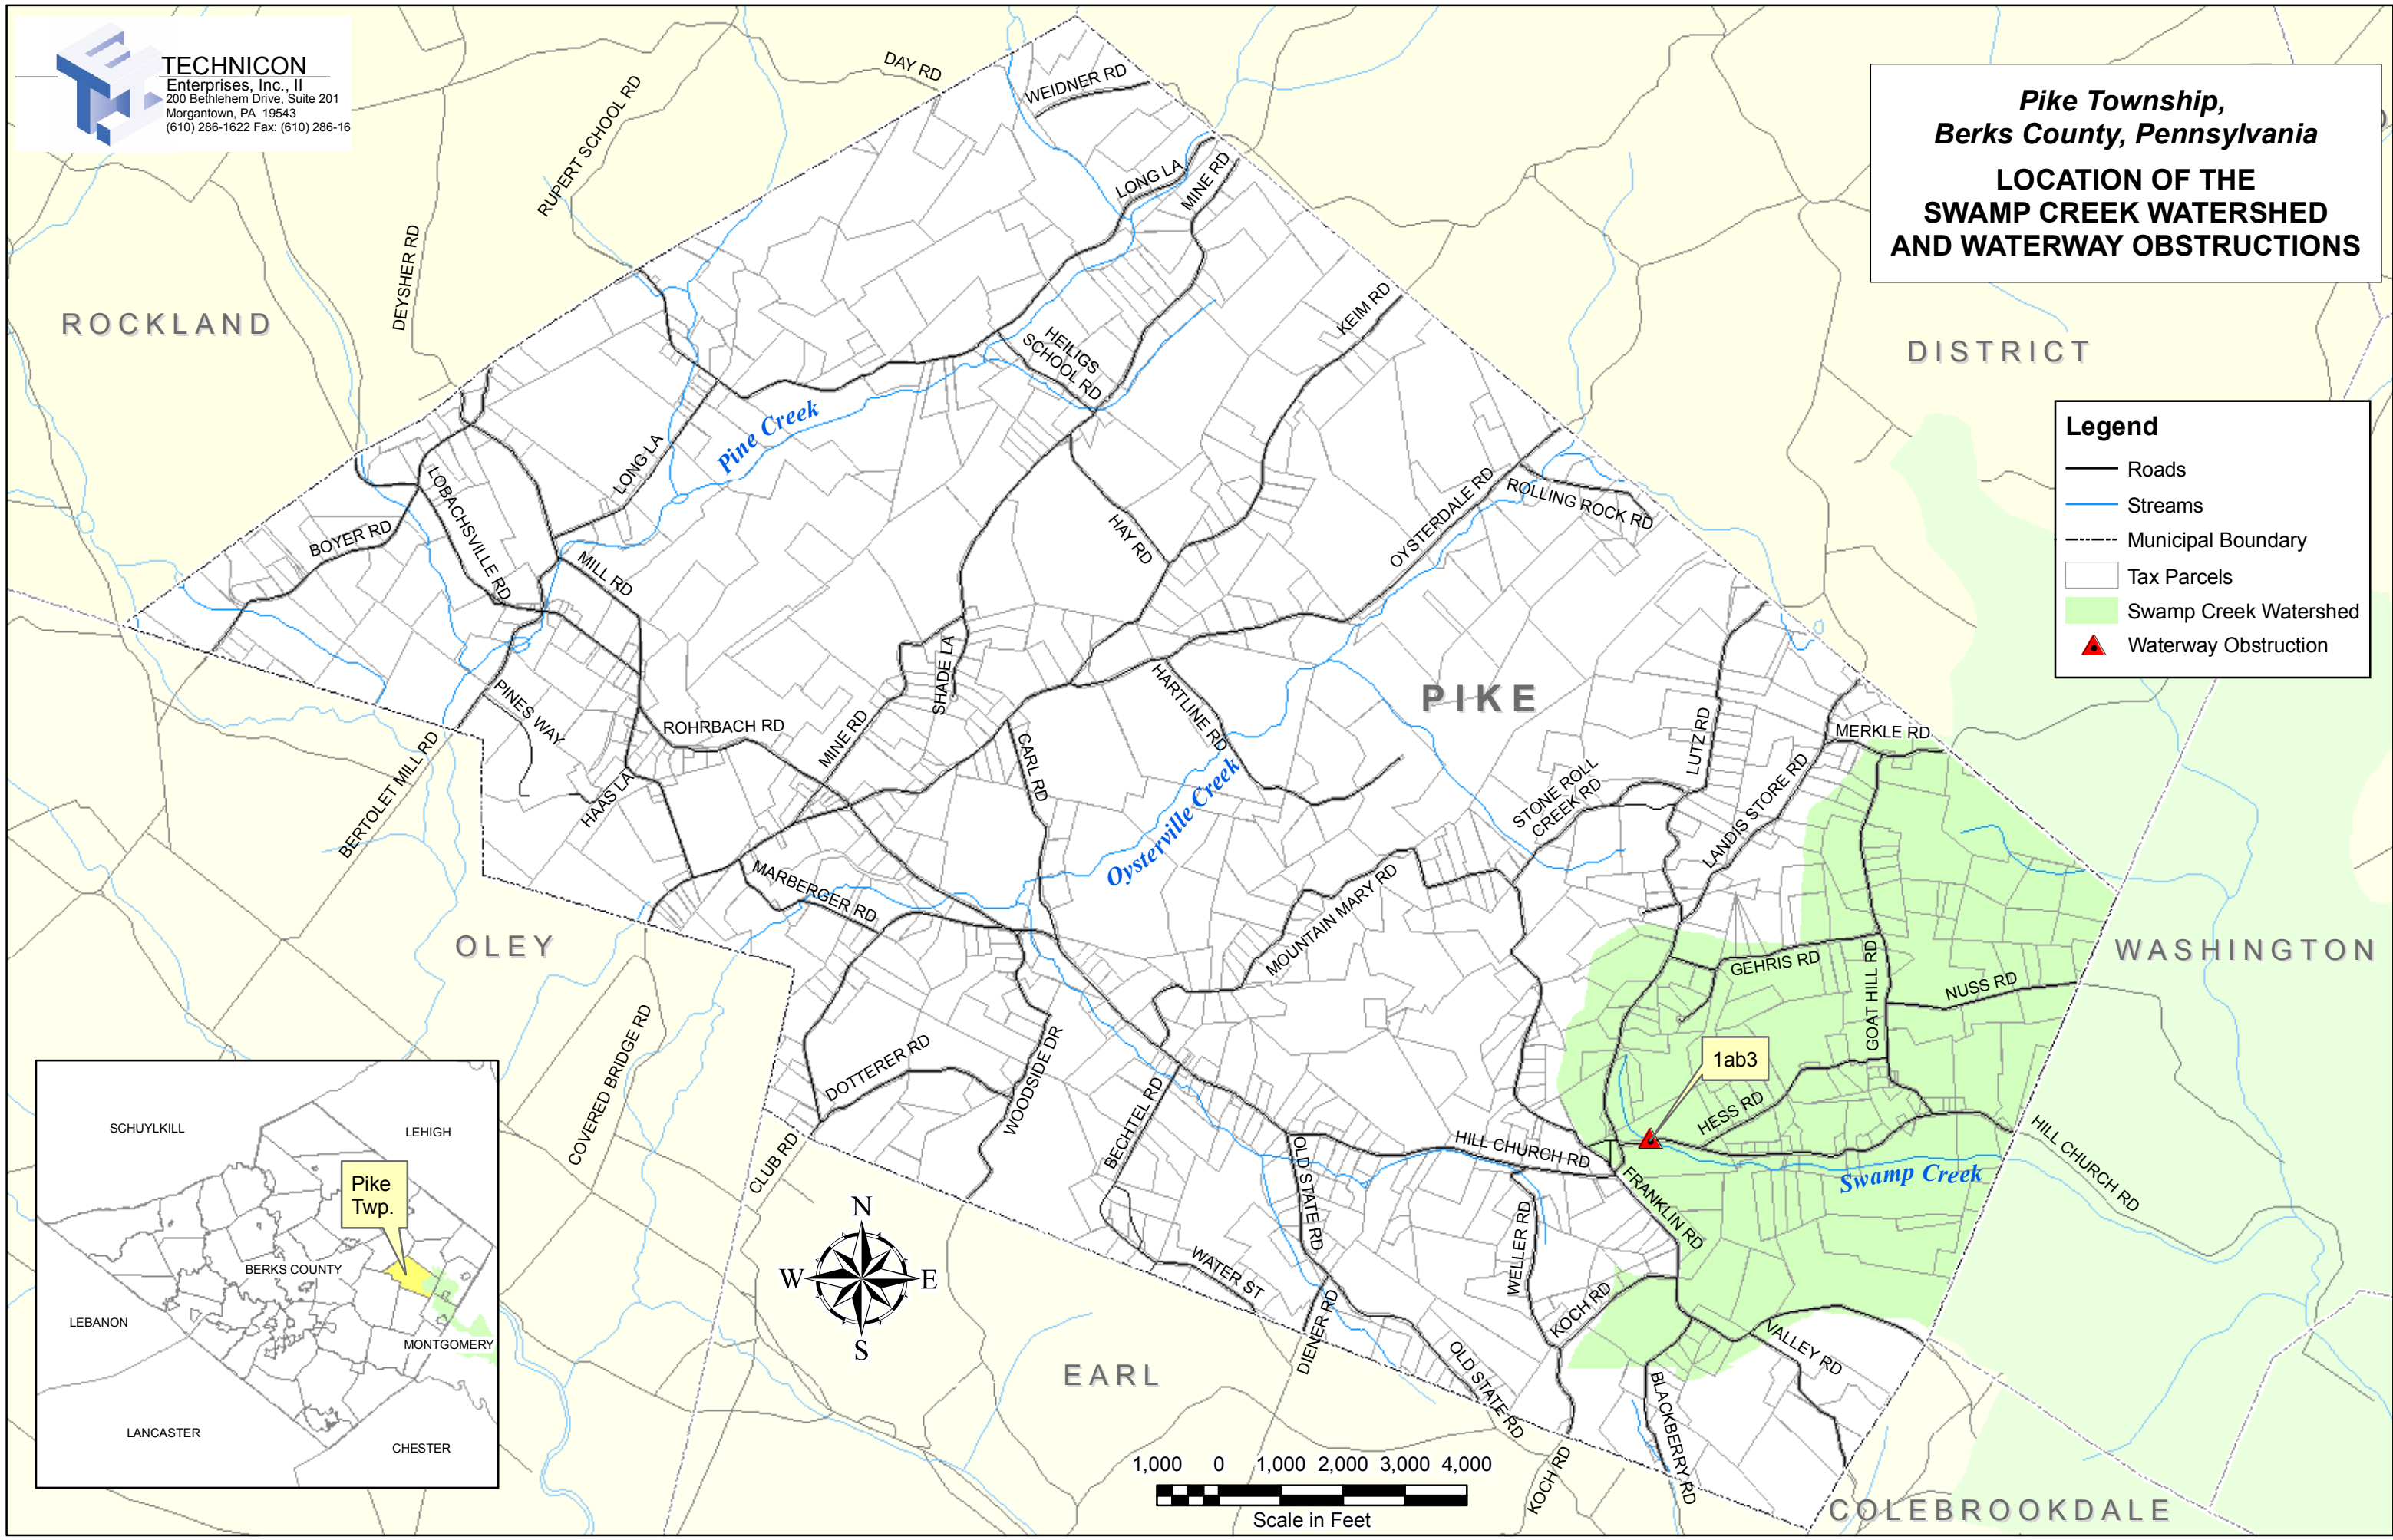

**Pike Township,
 Berks County, Pennsylvania**
**LOCATION OF THE
 SWAMP CREEK WATERSHED
 AND WATERWAY OBSTRUCTIONS**

Legend

- Roads
- Streams
- - - - Municipal Boundary
- Tax Parcels
- Swamp Creek Watershed
- ▲ Waterway Obstruction